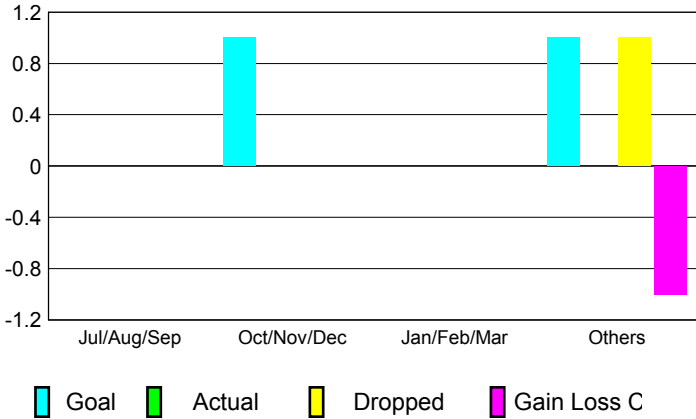

GMT: **ED LECIUS**

Location: **NEW JERSEY**

GMT CA: **1**

CLUBS

| Month | New Club Goal | Actual New Clubs | Actual Dropped Clubs | Gain/Loss of Clubs |
|------------------|---------------|------------------|----------------------|--------------------|
| 2012-2013 | | | | |
| Jul/Aug/Sep | 0 | 0 | 0 | 0 |
| Oct/Nov/Dec | 1 | 0 | 0 | 0 |
| Jan/Feb/Mar | 0 | 0 | 0 | 0 |
| Apr/May/June | 1 | 0 | 1 | -1 |
| Totals | 2 | 0 | 1 | -1 |

Club Results 2012-2013
Goal, New, Dropped, Gain/Loss

YTD Status Quo Clubs 2012-2013

Status Quo Clubs Compared to Status Quo Members

Club Gain/Loss 2012-2013

MEMBERSHIP

| Month | Net Memb Goal | Actual New Memb | Actual Dropped Memb | Gain/Loss of Memb |
|------------------|---------------|-----------------|---------------------|-------------------|
| 2012-2013 | | | | |
| Jul/Aug/Sep | 13 | 15 | 27 | -12 |
| Oct/Nov/Dec | 39 | 28 | 31 | -3 |
| Jan/Feb/Mar | 19 | 12 | 35 | -23 |
| Apr/May/June | 39 | 24 | 68 | -44 |
| Totals | 110 | 79 | 161 | -82 |