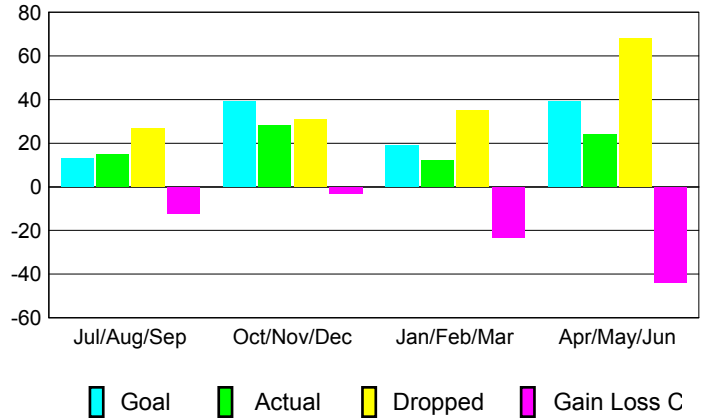

GMT: **ED LECIUS**

Location: **NEW JERSEY**

GMT CA: **1**

CLUBS

| Month | New Club Goal | Actual New Clubs | Actual Dropped Clubs | Gain/Loss of Clubs |
|------------------|---------------|------------------|----------------------|--------------------|
| 2012-2013 | | | | |
| Jul/Aug/Sep | 0 | 0 | 0 | 0 |
| Oct/Nov/Dec | 1 | 0 | 0 | 0 |
| Jan/Feb/Mar | 0 | 0 | 0 | 0 |
| Apr/May/June | 1 | 0 | 1 | -1 |
| Totals | 2 | 0 | 1 | -1 |

Club Results 2012-2013
Goal, New, Dropped, Gain/Loss

YTD Status Quo Clubs 2012-2013

Status Quo Clubs Compared to Status Quo Members

Club Gain/Loss 2012-2013

MEMBERSHIP

| Month | Net Memb Goal | Actual New Memb | Actual Dropped Memb | Gain/Loss of Memb |
|------------------|---------------|-----------------|---------------------|-------------------|
| 2012-2013 | | | | |
| Jul/Aug/Sep | 13 | 15 | 27 | -12 |
| Oct/Nov/Dec | 39 | 28 | 31 | -3 |
| Jan/Feb/Mar | 19 | 12 | 35 | -23 |
| Apr/May/June | 39 | 24 | 68 | -44 |
| Totals | 110 | 79 | 161 | -82 |

Membership Results 2012-2013
Goal, New, Dropped, Gain/Loss

Gender Comparison 2012-2013

Membership Gain/Loss 2012-2013